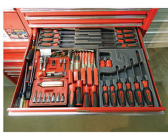

- Snap-On, universal impact swivel sockets
- Snap-On, torc wrench
- Snap-On, Tach/Advance Timing Light
- Snap-On, Snap Ring Pliers
- Snap-On, 25 Piece Metric Tap & Die Set
- Snap-On, O2 Sensor Analyzer
- Snap-On, Valve Core Remover / Installer
- Snap-On, 10 Piece Metric Stud Removal & Install Kit
- Snap-On, Axle Seal Installer Kit
- Snap-On, Master Ball Joint/ Universal Joint Press Set
- Snap-On, Cordless Reciprocating Saw
- Snap-On, Cordless Drill 18V
- Snap-On, Fuel Injection Pressure Testing Set
- Snap-On, 12 Point end wrenches, 1/4, 5/16, 11/32, 3/8, 7/16, 1/2, 9/16, 5/8, 11/16, 3/4, 13/16, 7/8, 15/16, & 1"
- Snap-On, short 12 point end wrenches, 7/16, 1/2, 9/16, 5/8, 11/16, 3/4
- Snap-On, short 12 point end wrenches, 10, 11, 12, 13, 14, 15, 16, 17, 18, 19
- Snap-On, line wrenches, 1/4, 3/8, 1/2, 5/8, 3/4
- Snap-On, line wrenches, 9, 10, 13, 15, 16, 19
- Snap-On, (2) Metric end wrenches, 27, 30, & 32
- Snap-On, Metric 12 point end wrenches, 7, 8, 9, 10, 11, 12, 13, 14, 15, 16, 17, 18, 19
- Snap-On, Torx end wrenches, 5,6,7,8,10,12,13,14,18,20
- Snap-On, (3) 3/8 drive extensions, 18", 24", 36"
- Snap-On, Demolition chisel
- Snap-On, (5) pry bars
- Snap-On, Power Chisel Set
- Snap-On, non-marring air hammer punches
- Mac Tools, Machine Screw/Fractional Taps & Dies, Metris Taps & Dies
- Mac Tools, Power Steering Tester
- Mac Tools, Brake Caliper Guide Pin Bit Wrench Set
- Mac Tools, Relay Circuit Diagnostic Tool
- Mac Tools, Automotive Test Kit
- Mac Tools, Universal Axle Seal Extractor Kit
- Mac Tools, Basic Fuel Injection Test set
- Mac Tools, Bearing Race & Seal Driver Set
- Mac Tools, Deluxe Hubcap & Wheel Lock Removal Kit
- Mac Tools, Differential Cylinder Pressure Tester
- Mac Tools, Disc Brake Caliper Set
- Mac Tools, CT100 Compression Test Kit
- Mac Tools, Radiation Pressure Tester
- Mac Tools, Transmission / Oil Pressure Test Kit
- ACDelco, Inspection Camera ARZ604 S/N 11500178
- Aircat, 3/4" impact
- Aiden, Speedwrench metric, 3 piece set
- Aluminum Diesel, Compression Test Set
- Ashcroft, Back Pressure Converter Tester
- Astro, Radiator Pressure Tester